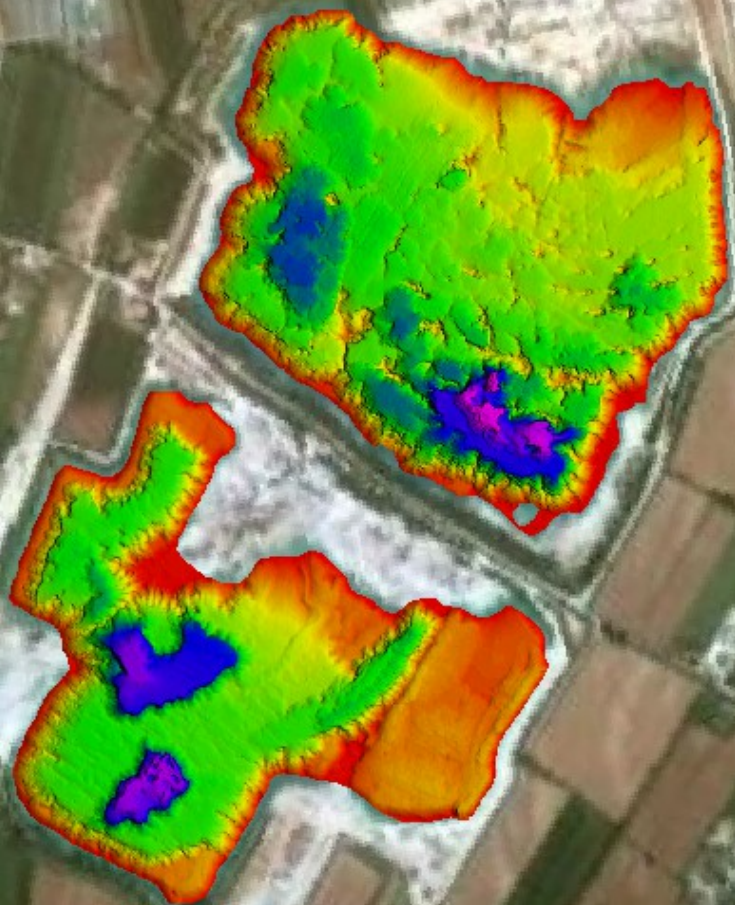

IMAGENEX 837 DELTA-T

*rilievo multi-beam
cava in falda*

F.A.R.O.
tel. 329 057 8650
info@faromarine.com
www.faromarine.com

via San Marco, 8 - loc. Strassoldo
33052 - Cervignano del Friuli (UD)
Italy

The logo for F.A.R.O. is circular and features a lighthouse in the foreground and several sailboats in the background. The text 'F.A.R.O.' is written in a stylized font at the top of the circle.